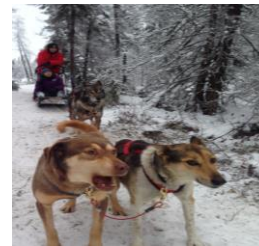

E-mail: yellowknifetours@gmail.com

Winter Season

Explorer / Chateau Nova - 3D2N Gold Hotel Package Itinerary (CAD \$ 749 + 5%GST)

Explorer Hotel / Chateau Nova

Itinerary:	
DAY 2	
<p>Day Time Activities :</p> <p>Guests are welcome to join a varieties of optional day time activities. Please consult your tour guides for details.</p> <p>Suggested Optional Tour:</p> <ul style="list-style-type: none"> - Alaska Husky Dog Sledding Tour - Ice Fishing Tour - the Bombardier Ice Fishing Tour - Snowmobile Tour - Glasswork Workshop <p>Day Time Activities</p>	<p>Optional Tours:</p> <p>Ice Fishing Tour: Enjoy a 4-hour ice fishing experience on Great Slave Lake. Travel half an hour by the heated, snow-tracked vehicle to your comfortable fishing hut, then drop a line through several feet of ice, to see if you can pull in a big one. Enjoy a light fish feast in the cabin on the island.</p> <p>Alaska Husky Dog Sledding Tour: Feel the thrill of freedom, glide over a frozen lake and through forested trails. Basic safety and operating instructions will be provided. Tour will be fully guided for your comfort and safety. Helmets are provided, and winter clothing can be rented for the tours.</p>
<p>Night Activities</p>	<p>©Aurora Viewing- Aboriginal Village</p> <p>Aurora Viewing- Aboriginal Village: Drive from Yellowknife City to Dettah (Dene Community) on the ice road, spend 4 hrs on the shore line of Great Slave lake with wood stove cabin to view the spectacular Northern Lights. Authentic northern snacks and hot beverages will be served. Sharing Dene way with the traditional drumming performance. Complimentary hot drinks and late-night snack will help making your experience magical.</p>
<p>Breakfast: at hotel Lunch and Dinner: not included Accommodation: Explorer Hotel/ Nova Hotel</p>	